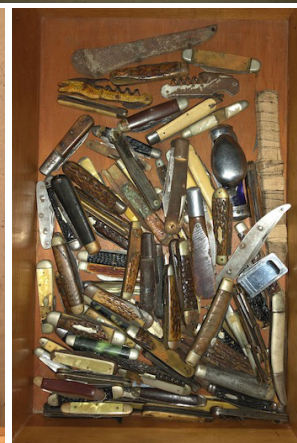

ANTIQUES – COLLECTIBLES: Gold / Silver jewelry – Paintings – Antique frames – Pocket knives – Fishing tackle – Tobacco pipes – Coca Cola trays – Sports cards – Paper mache animals – Security guard kit – Beaded purses – Antique lamps – Matchbox cars – Ash trays – Military pins – Buttons – Collection of keys – Costume jewelry – U.S. dagger – Hunting knives – Pin collection – Pocket watches – etc.

AUCTIONEER’S NOTE: These items are part of a lifelong picker’s collection. Many boxes have not yet been unpacked. Weekly consignment auction, anything may turn up!

CHATTEL TERMS: Driver’s license or State ID required to register for bidder number. Cash, Check, Debit Card, Visa, or MasterCard accepted. 4% buyer’s premium on all sales, 4% waived for cash or check. Information is believed to be accurate but not guaranteed.