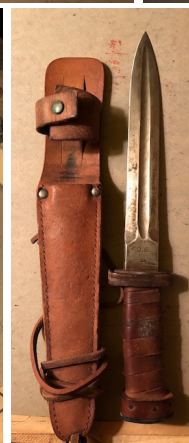

ANTIQUES – COLLECTIBLES: Gold / Silver jewelry – Paintings – Antique frames – Pocket knives – Fishing tackle – Tobacco pipes – Coca Cola trays – Sports cards – Paper mache animals – Security guard kit – Beaded purses – Antique lamps – Matchbox cars – Ash trays – Military pins – Buttons – Collection of keys – Costume jewelry – U.S. dagger – Hunting knives – Pin collection – Pocket watches – etc.

AUCTIONEER’S NOTE: These items are part of a lifelong picker’s collection. Many boxes have not yet been unpacked. Weekly consignment auction, anything may turn up!

CHATTEL TERMS: Driver’s license or State ID required to register for bidder number. Cash, Check, Debit Card, Visa, or MasterCard accepted. 4% buyer’s premium on all sales, 4% waived for cash or check. Information is believed to be accurate but not guaranteed.