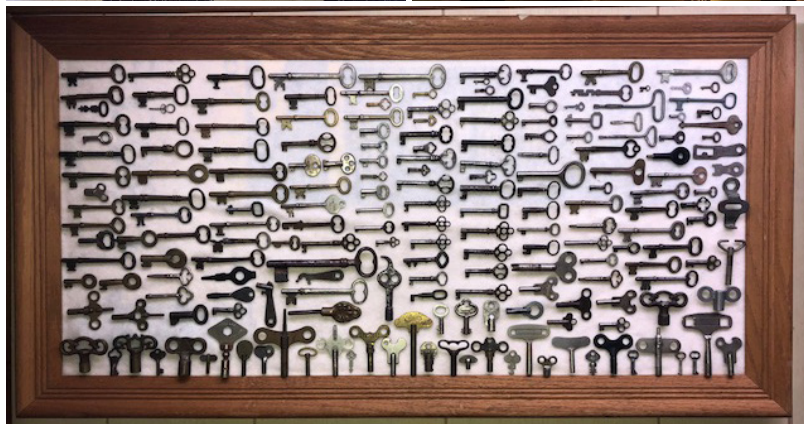

ANTIQUES – COLLECTIBLES: Gold / Silver jewelry – Paintings – Antique frames – Pocket knives – Fishing tackle – Tobacco pipes – Coca Cola trays – Sports cards – Paper mache animals – Security guard kit – Beaded purses – Antique lamps – Matchbox cars – Ash trays – Military pins – Buttons – Collection of keys – Costume jewelry – U.S. dagger – Hunting knives – Pin collection – Pocket watches – etc.

AUCTIONEER’S NOTE: These items are part of a lifelong picker’s collection. Many boxes have not yet been unpacked. Weekly consignment auction, anything may turn up!

CHATTEL TERMS: Driver’s license or State ID required to register for bidder number. Cash, Check, Debit Card, Visa, or MasterCard accepted. 4% buyer’s premium on all sales, 4% waived for cash or check. Information is believed to be accurate but not guaranteed.